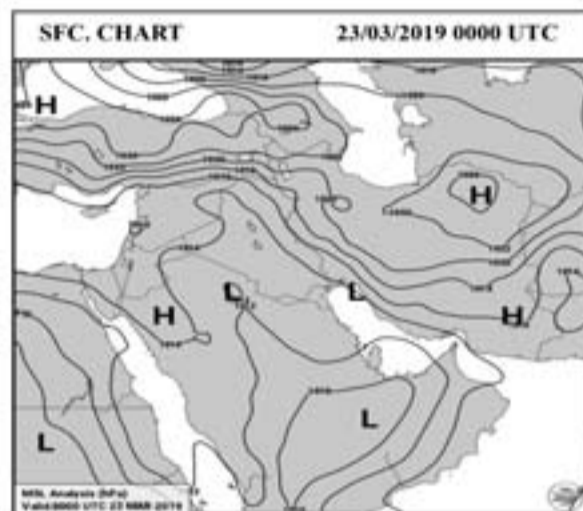

**BY NIGHT:** Cool and Partly cloudy to cloudy with light to moderate south easterly wind, with speed of 10 - 30 km/h with a chance for scattered rain.

**WEATHER WARNING:** No Current Warnings

| STATION        | MAX. EXP. | MIN. REC. |
|----------------|-----------|-----------|
| KUWAIT CITY    | 29 °C     | 19 °C     |
| KUWAIT AIRPORT | 29 °C     | 15 °C     |
| ABDALY         | 30 °C     | 12 °C     |
| BUBYAN         | --- °C    | --- °C    |
| JAHERA         | 30 °C     | 16 °C     |
| FAILAKA ISLAND | 26 °C     | 19 °C     |
| SALMIYAH       | 25 °C     | 20 °C     |
| AHMADI         | 24 °C     | 19 °C     |
| NUWASIB        | 27 °C     | 17 °C     |
| WAFRA          | 30 °C     | 13 °C     |
| SALMY          | 30 °C     | 14 °C     |