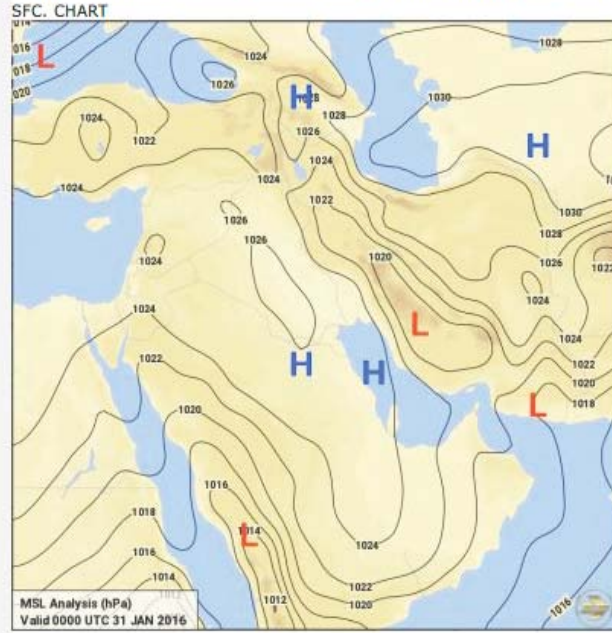

Max Temperature 16 °C

By Day : Cold with light to moderate north westerly wind, with speed of 06 - 28 km/h
By Night : Very cold with light to moderate north westerly wind, with speed of 08 - 28 km/h

Four-Day Forecast